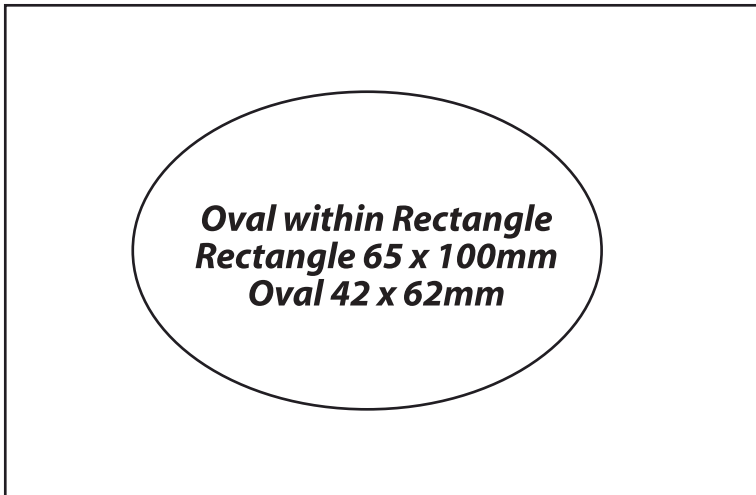

90 x 100mm SC

120 x 40mm SC

150 x 110mm SC

A6 148 x 105mm SC

A5 148 x 210mm SC

Special Squares & Rectangles 1
All templates are shown at actual size

98 x 98mm 4 piece kiss cut squares

Special Squares & Rectangles 2
All templates are shown at actual size

A line drawing of a bottle template. It has a rounded rectangular body with a small, slightly raised neck at the top. The dimensions are 55 x 87mm.

FEBRUARY 2008							MARCH 2008							APRIL 2008						
M	T	W	T	F	S	S	M	T	W	T	F	S	S	M	T	W	T	F	S	S
				1	2	3					1	2	1	2	3	4	5	6		
4	5	6	7	8	9	10	3	4	5	6	7	8	9	7	8	9	10	11	12	13
11	12	13	14	15	16	17	10	11	12	13	14	15	16	14	15	16	17	18	19	20
18	19	20	21	22	23	24	17	18	19	20	21	22	23	21	22	23	24	25	26	27
25	26	27	28	29			24	25	26	27	28	29	30	28	29	30				
							31													
MAY 2008							JUNE 2008							JULY 2008						
M	T	W	T	F	S	S	M	T	W	T	F	S	S	M	T	W	T	F	S	S
				1	2	3	4					1	1	2	3	4	5	6		
5	6	7	8	9	10	11	2	3	4	5	6	7	8	7	8	9	10	11	12	13
12	13	14	15	16	17	18	9	10	11	12	13	14	15	14	15	16	17	18	19	20
19	20	21	22	23	24	25	16	17	18	19	20	21	22	21	22	23	24	25	26	27
26	27	28	29	30	31		23	24	25	26	27	28	29	28	29	30	31			
							30													
AUGUST 2008							SEPTEMBER 2008							OCTOBER 2008						
M	T	W	T	F	S	S	M	T	W	T	F	S	S	M	T	W	T	F	S	S
				1	2	3	1	2	3	4	5	6	7			1	2	3	4	5
4	5	6	7	8	9	10	8	9	10	11	12	13	14	6	7	8	9	10	11	12
11	12	13	14	15	16	17	15	16	17	18	19	20	21	13	14	15	16	17	18	19
18	19	20	21	22	23	24	22	23	24	25	26	27	28	20	21	22	23	24	25	26
25	26	27	28	29	30	31	29	30						27	28	29	30	31		
NOVEMBER 2008							DECEMBER 2008							JANUARY 2009						
M	T	W	T	F	S	S	M	T	W	T	F	S	S	M	T	W	T	F	S	S
				1	2	1	2	3	4	5	6	7			1	2	3	4		
3	4	5	6	7	8	9	8	9	10	11	12	13	14	5	6	7	8	9	10	11
10	11	12	13	14	15	16	15	16	17	18	19	20	21	12	13	14	15	16	17	18
17	18	19	20	21	22	23	22	23	24	25	26	27	28	19	20	21	22	23	24	25
24	25	26	27	28	29	30	29	30	31					26	27	28	29	30	31	