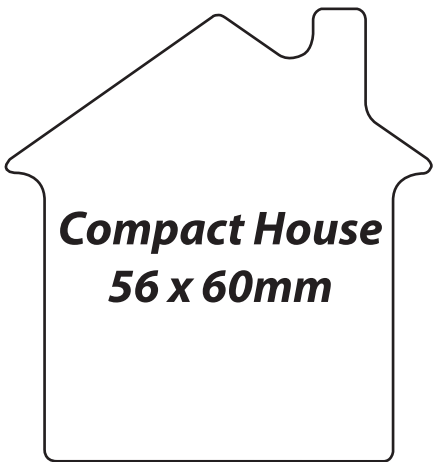

120 x 175mm 6mm radius corner
6 piece kiss cut

Rectangle with slot for notepad
105.5 x 148mm

Houses 1

All templates are shown at actual size

Houses 2

All templates are shown at actual size

Miscellaneous 1

All templates are shown at actual size

A line drawing of a bottle template. It has a rounded rectangular body with a small, slightly raised neck at the top. The dimensions are 55 x 87mm.

FEBRUARY 2008							MARCH 2008							APRIL 2008						
M	T	W	T	F	S	S	M	T	W	T	F	S	S	M	T	W	T	F	S	S
				1	2	3					1	2	1	2	3	4	5	6		
4	5	6	7	8	9	10	3	4	5	6	7	8	9	7	8	9	10	11	12	13
11	12	13	14	15	16	17	10	11	12	13	14	15	16	14	15	16	17	18	19	20
18	19	20	21	22	23	24	17	18	19	20	21	22	23	21	22	23	24	25	26	27
25	26	27	28	29			24	25	26	27	28	29	30	28	29	30				
							31													
MAY 2008							JUNE 2008							JULY 2008						
M	T	W	T	F	S	S	M	T	W	T	F	S	S	M	T	W	T	F	S	S
				1	2	3	4					1	1	2	3	4	5	6		
5	6	7	8	9	10	11	2	3	4	5	6	7	8	7	8	9	10	11	12	13
12	13	14	15	16	17	18	9	10	11	12	13	14	15	14	15	16	17	18	19	20
19	20	21	22	23	24	25	16	17	18	19	20	21	22	21	22	23	24	25	26	27
26	27	28	29	30	31		23	24	25	26	27	28	29	28	29	30	31			
							30													
AUGUST 2008							SEPTEMBER 2008							OCTOBER 2008						
M	T	W	T	F	S	S	M	T	W	T	F	S	S	M	T	W	T	F	S	S
				1	2	3	1	2	3	4	5	6	7			1	2	3	4	5
4	5	6	7	8	9	10	8	9	10	11	12	13	14	6	7	8	9	10	11	12
11	12	13	14	15	16	17	15	16	17	18	19	20	21	13	14	15	16	17	18	19
18	19	20	21	22	23	24	22	23	24	25	26	27	28	20	21	22	23	24	25	26
25	26	27	28	29	30	31	29	30						27	28	29	30	31		
NOVEMBER 2008							DECEMBER 2008							JANUARY 2009						
M	T	W	T	F	S	S	M	T	W	T	F	S	S	M	T	W	T	F	S	S
				1	2	1	2	3	4	5	6	7			1	2	3	4		
3	4	5	6	7	8	9	8	9	10	11	12	13	14	5	6	7	8	9	10	11
10	11	12	13	14	15	16	15	16	17	18	19	20	21	12	13	14	15	16	17	18
17	18	19	20	21	22	23	22	23	24	25	26	27	28	19	20	21	22	23	24	25
24	25	26	27	28	29	30	29	30	31					26	27	28	29	30	31	