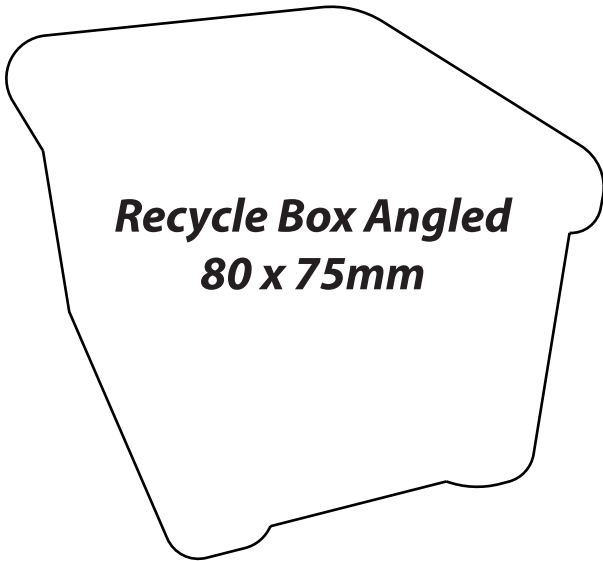

Telephones

All templates are shown at actual size

Figures

All templates are shown at actual size

Recycling Boxes

All templates are shown at actual size

Bottles

All templates are shown at actual size

Bottle 3
119 x 227mm

A line drawing of a bottle template. It has a tall, narrow body with a wide, slightly flared base and a short, wide neck at the top. The dimensions are 119 x 227mm.

Bottle 2
55 x 87mm