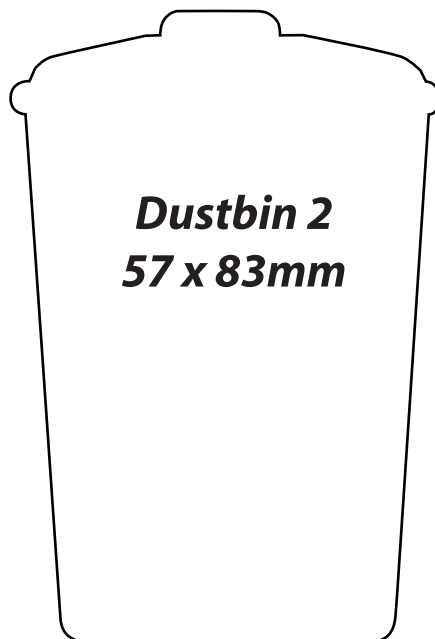

Wheelie Bin 1
64 x 84mm

Wheelie Bin 3
60 x 86mm

Wheelie Bin 2
99 x 140mm

Wheelie Bin 4
91 x 140mm

Dustbins

All templates are shown at actual size

Circles

All templates are shown at actual size

A line drawing of a bottle template. It has a rounded rectangular body with a small, slightly raised neck at the top. The dimensions are 55 x 87mm.

FEBRUARY 2008							MARCH 2008							APRIL 2008						
M	T	W	T	F	S	S	M	T	W	T	F	S	S	M	T	W	T	F	S	S
				1	2	3					1	2	1	2	3	4	5	6		
4	5	6	7	8	9	10	3	4	5	6	7	8	9	7	8	9	10	11	12	13
11	12	13	14	15	16	17	10	11	12	13	14	15	16	14	15	16	17	18	19	20
18	19	20	21	22	23	24	17	18	19	20	21	22	23	21	22	23	24	25	26	27
25	26	27	28	29			24	25	26	27	28	29	30	28	29	30				
							31													
MAY 2008							JUNE 2008							JULY 2008						
M	T	W	T	F	S	S	M	T	W	T	F	S	S	M	T	W	T	F	S	S
				1	2	3	4					1	1	2	3	4	5	6		
5	6	7	8	9	10	11	2	3	4	5	6	7	8	7	8	9	10	11	12	13
12	13	14	15	16	17	18	9	10	11	12	13	14	15	14	15	16	17	18	19	20
19	20	21	22	23	24	25	16	17	18	19	20	21	22	21	22	23	24	25	26	27
26	27	28	29	30	31		23	24	25	26	27	28	29	28	29	30	31			
							30													
AUGUST 2008							SEPTEMBER 2008							OCTOBER 2008						
M	T	W	T	F	S	S	M	T	W	T	F	S	S	M	T	W	T	F	S	S
				1	2	3	1	2	3	4	5	6	7			1	2	3	4	5
4	5	6	7	8	9	10	8	9	10	11	12	13	14	6	7	8	9	10	11	12
11	12	13	14	15	16	17	15	16	17	18	19	20	21	13	14	15	16	17	18	19
18	19	20	21	22	23	24	22	23	24	25	26	27	28	20	21	22	23	24	25	26
25	26	27	28	29	30	31	29	30						27	28	29	30	31		
NOVEMBER 2008							DECEMBER 2008							JANUARY 2009						
M	T	W	T	F	S	S	M	T	W	T	F	S	S	M	T	W	T	F	S	S
				1	2	1	2	3	4	5	6	7			1	2	3	4		
3	4	5	6	7	8	9	8	9	10	11	12	13	14	5	6	7	8	9	10	11
10	11	12	13	14	15	16	15	16	17	18	19	20	21	12	13	14	15	16	17	18
17	18	19	20	21	22	23	22	23	24	25	26	27	28	19	20	21	22	23	24	25
24	25	26	27	28	29	30	29	30	31					26	27	28	29	30	31	