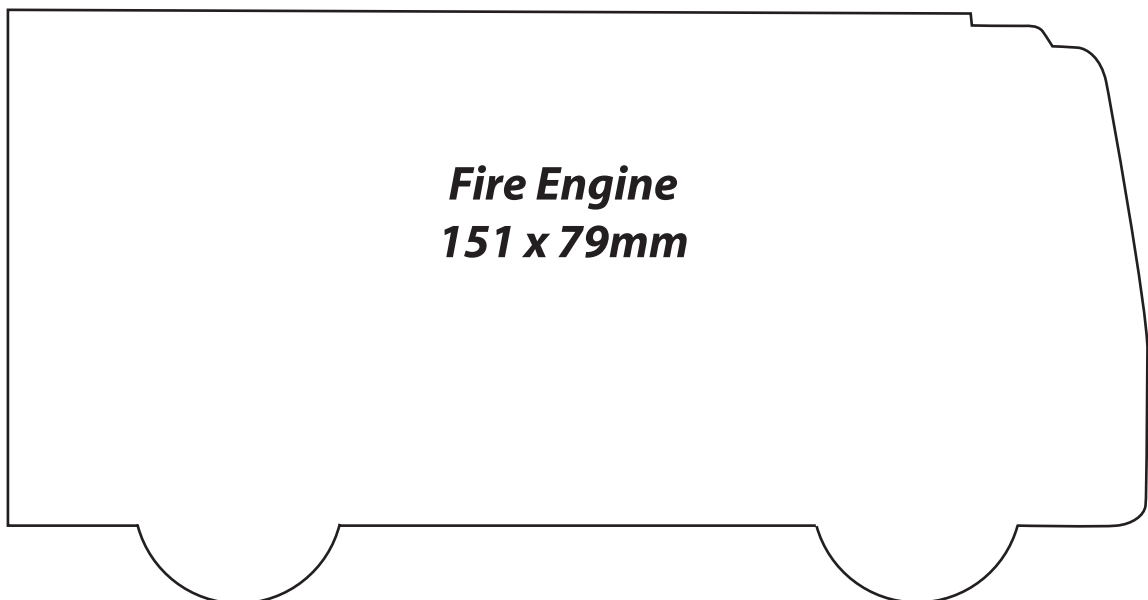

Vehicles 2

All templates are shown at actual size