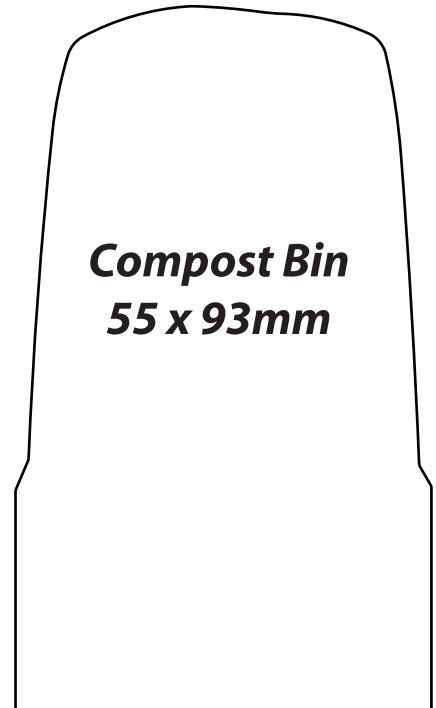

Wheelie Bin 1
64 x 84mm

Wheelie Bin 3
60 x 86mm

Wheelie Bin 2
99 x 140mm

Wheelie Bin 4
91 x 140mm

Dustbins

All templates are shown at actual size

Circles

All templates are shown at actual size

A line drawing of a bottle template. It has a rounded rectangular body with a small, slightly raised neck at the top. The dimensions are 55 x 87mm.

FEBRUARY 2008							MARCH 2008							APRIL 2008						
M	T	W	T	F	S	S	M	T	W	T	F	S	S	M	T	W	T	F	S	S
				1	2	3					1	2	1	2	3	4	5	6		
4	5	6	7	8	9	10	3	4	5	6	7	8	9	7	8	9	10	11	12	13
11	12	13	14	15	16	17	10	11	12	13	14	15	16	14	15	16	17	18	19	20
18	19	20	21	22	23	24	17	18	19	20	21	22	23	21	22	23	24	25	26	27
25	26	27	28	29			24	25	26	27	28	29	30	28	29	30				
							31													
MAY 2008							JUNE 2008							JULY 2008						
M	T	W	T	F	S	S	M	T	W	T	F	S	S	M	T	W	T	F	S	S
				1	2	3	4					1	1	2	3	4	5	6		
5	6	7	8	9	10	11	2	3	4	5	6	7	8	7	8	9	10	11	12	13
12	13	14	15	16	17	18	9	10	11	12	13	14	15	14	15	16	17	18	19	20
19	20	21	22	23	24	25	16	17	18	19	20	21	22	21	22	23	24	25	26	27
26	27	28	29	30	31		23	24	25	26	27	28	29	28	29	30	31			
							30													
AUGUST 2008							SEPTEMBER 2008							OCTOBER 2008						
M	T	W	T	F	S	S	M	T	W	T	F	S	S	M	T	W	T	F	S	S
				1	2	3	1	2	3	4	5	6	7			1	2	3	4	5
4	5	6	7	8	9	10	8	9	10	11	12	13	14	6	7	8	9	10	11	12
11	12	13	14	15	16	17	15	16	17	18	19	20	21	13	14	15	16	17	18	19
18	19	20	21	22	23	24	22	23	24	25	26	27	28	20	21	22	23	24	25	26
25	26	27	28	29	30	31	29	30						27	28	29	30	31		
NOVEMBER 2008							DECEMBER 2008							JANUARY 2009						
M	T	W	T	F	S	S	M	T	W	T	F	S	S	M	T	W	T	F	S	S
				1	2	1	2	3	4	5	6	7			1	2	3	4		
3	4	5	6	7	8	9	8	9	10	11	12	13	14	5	6	7	8	9	10	11
10	11	12	13	14	15	16	15	16	17	18	19	20	21	12	13	14	15	16	17	18
17	18	19	20	21	22	23	22	23	24	25	26	27	28	19	20	21	22	23	24	25
24	25	26	27	28	29	30	29	30	31					26	27	28	29	30	31	