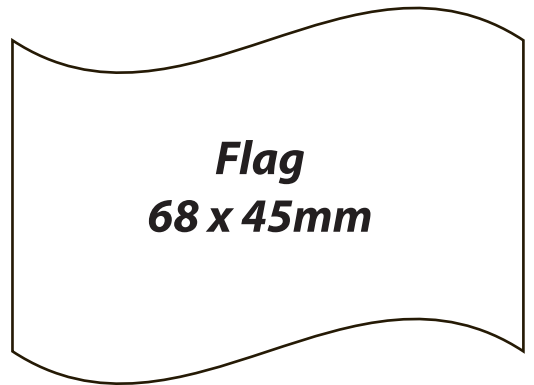

90 x 100mm SC

120 x 40mm SC

150 x 110mm SC

A6 148 x 105mm SC

A5 148 x 210mm SC

Special Squares & Rectangles 1
All templates are shown at actual size

98 x 98mm 4 piece kiss cut squares

Special Squares & Rectangles 2
All templates are shown at actual size

120 x 175mm 6mm radius corner
6 piece kiss cut

Rectangle with slot for notepad
105.5 x 148mm

Houses 1

All templates are shown at actual size

Houses 2

All templates are shown at actual size

Miscellaneous 1

All templates are shown at actual size