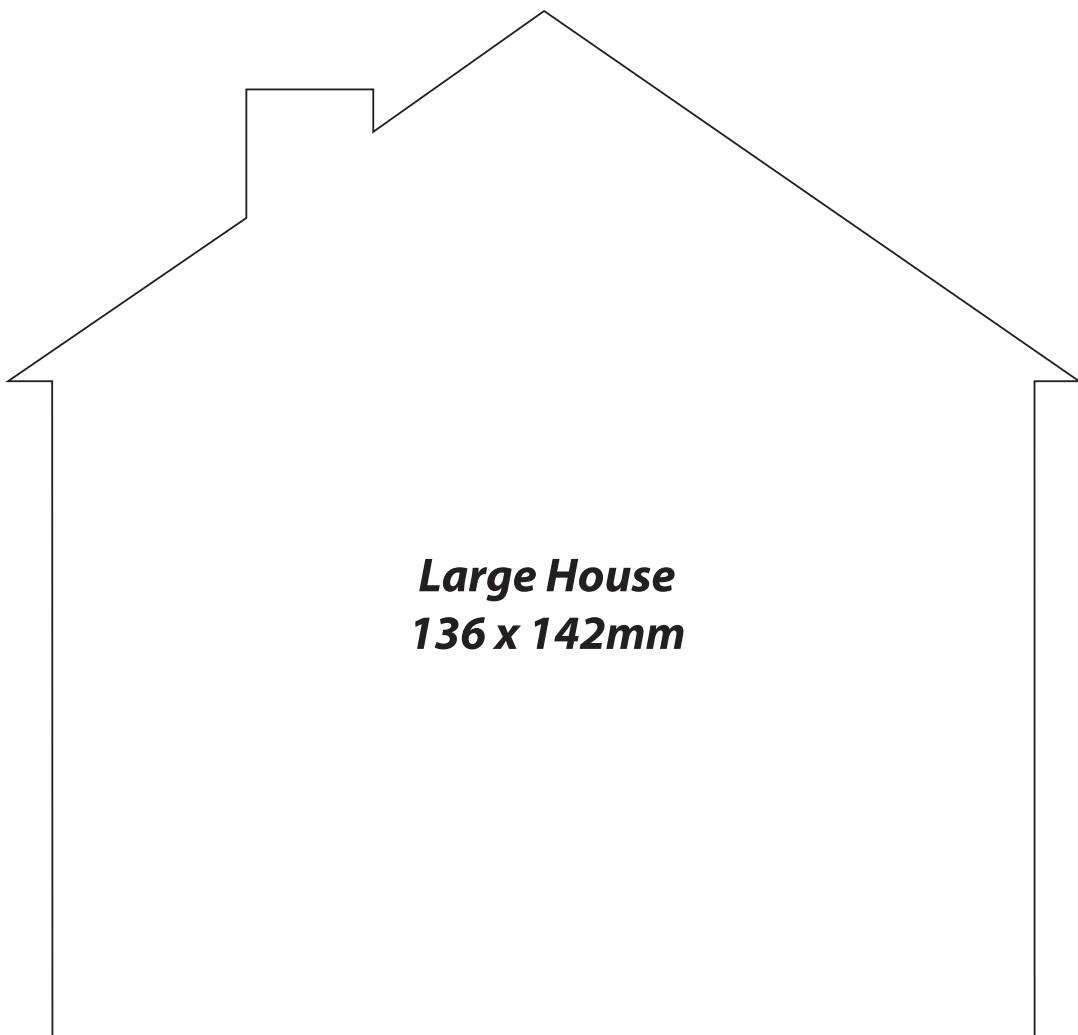

Houses 1

All templates are shown at actual size