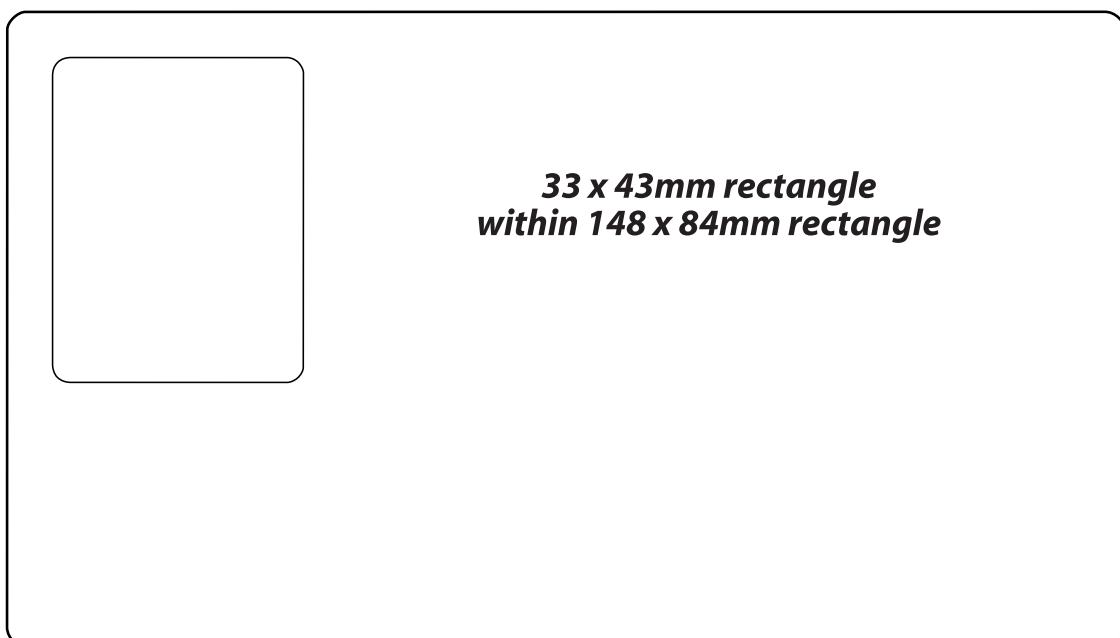

90 x 100mm SC

120 x 40mm SC

150 x 110mm SC

A6 148 x 105mm SC

A5 148 x 210mm SC

Special Squares & Rectangles 1
All templates are shown at actual size

98 x 98mm 4 piece kiss cut squares

Special Squares & Rectangles 2
All templates are shown at actual size

A line drawing of a bottle template. It has a rounded rectangular body with a small, slightly raised neck at the top. The dimensions are 55 x 87mm.

FEBRUARY 2008							MARCH 2008							APRIL 2008						
M	T	W	T	F	S	S	M	T	W	T	F	S	S	M	T	W	T	F	S	S
				1	2	3					1	2	1	2	3	4	5	6		
4	5	6	7	8	9	10	3	4	5	6	7	8	9	7	8	9	10	11	12	13
11	12	13	14	15	16	17	10	11	12	13	14	15	16	14	15	16	17	18	19	20
18	19	20	21	22	23	24	17	18	19	20	21	22	23	21	22	23	24	25	26	27
25	26	27	28	29			24	25	26	27	28	29	30	28	29	30				
							31													
MAY 2008							JUNE 2008							JULY 2008						
M	T	W	T	F	S	S	M	T	W	T	F	S	S	M	T	W	T	F	S	S
				1	2	3	4					1	1	2	3	4	5	6		
5	6	7	8	9	10	11	2	3	4	5	6	7	8	7	8	9	10	11	12	13
12	13	14	15	16	17	18	9	10	11	12	13	14	15	14	15	16	17	18	19	20
19	20	21	22	23	24	25	16	17	18	19	20	21	22	21	22	23	24	25	26	27
26	27	28	29	30	31		23	24	25	26	27	28	29	28	29	30	31			
							30													
AUGUST 2008							SEPTEMBER 2008							OCTOBER 2008						
M	T	W	T	F	S	S	M	T	W	T	F	S	S	M	T	W	T	F	S	S
				1	2	3	1	2	3	4	5	6	7			1	2	3	4	5
4	5	6	7	8	9	10	8	9	10	11	12	13	14	6	7	8	9	10	11	12
11	12	13	14	15	16	17	15	16	17	18	19	20	21	13	14	15	16	17	18	19
18	19	20	21	22	23	24	22	23	24	25	26	27	28	20	21	22	23	24	25	26
25	26	27	28	29	30	31	29	30						27	28	29	30	31		
NOVEMBER 2008							DECEMBER 2008							JANUARY 2009						
M	T	W	T	F	S	S	M	T	W	T	F	S	S	M	T	W	T	F	S	S
				1	2	1	2	3	4	5	6	7			1	2	3	4		
3	4	5	6	7	8	9	8	9	10	11	12	13	14	5	6	7	8	9	10	11
10	11	12	13	14	15	16	15	16	17	18	19	20	21	12	13	14	15	16	17	18
17	18	19	20	21	22	23	22	23	24	25	26	27	28	19	20	21	22	23	24	25
24	25	26	27	28	29	30	29	30	31					26	27	28	29	30	31	