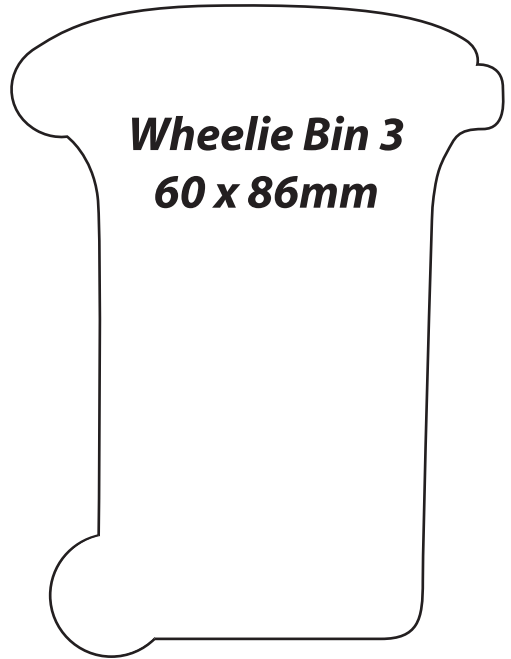

Wheelie Bin 3
60 x 86mm