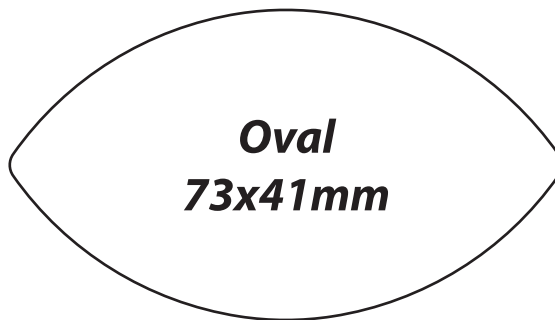

Wheelie Bin 1
64 x 84mm

Wheelie Bin 3
60 x 86mm

Wheelie Bin 2
99 x 140mm

Wheelie Bin 4
91 x 140mm

Dustbins

All templates are shown at actual size

Circles

All templates are shown at actual size

Telephones

All templates are shown at actual size

Figures

All templates are shown at actual size

Recycling Boxes

All templates are shown at actual size

Bottles

All templates are shown at actual size