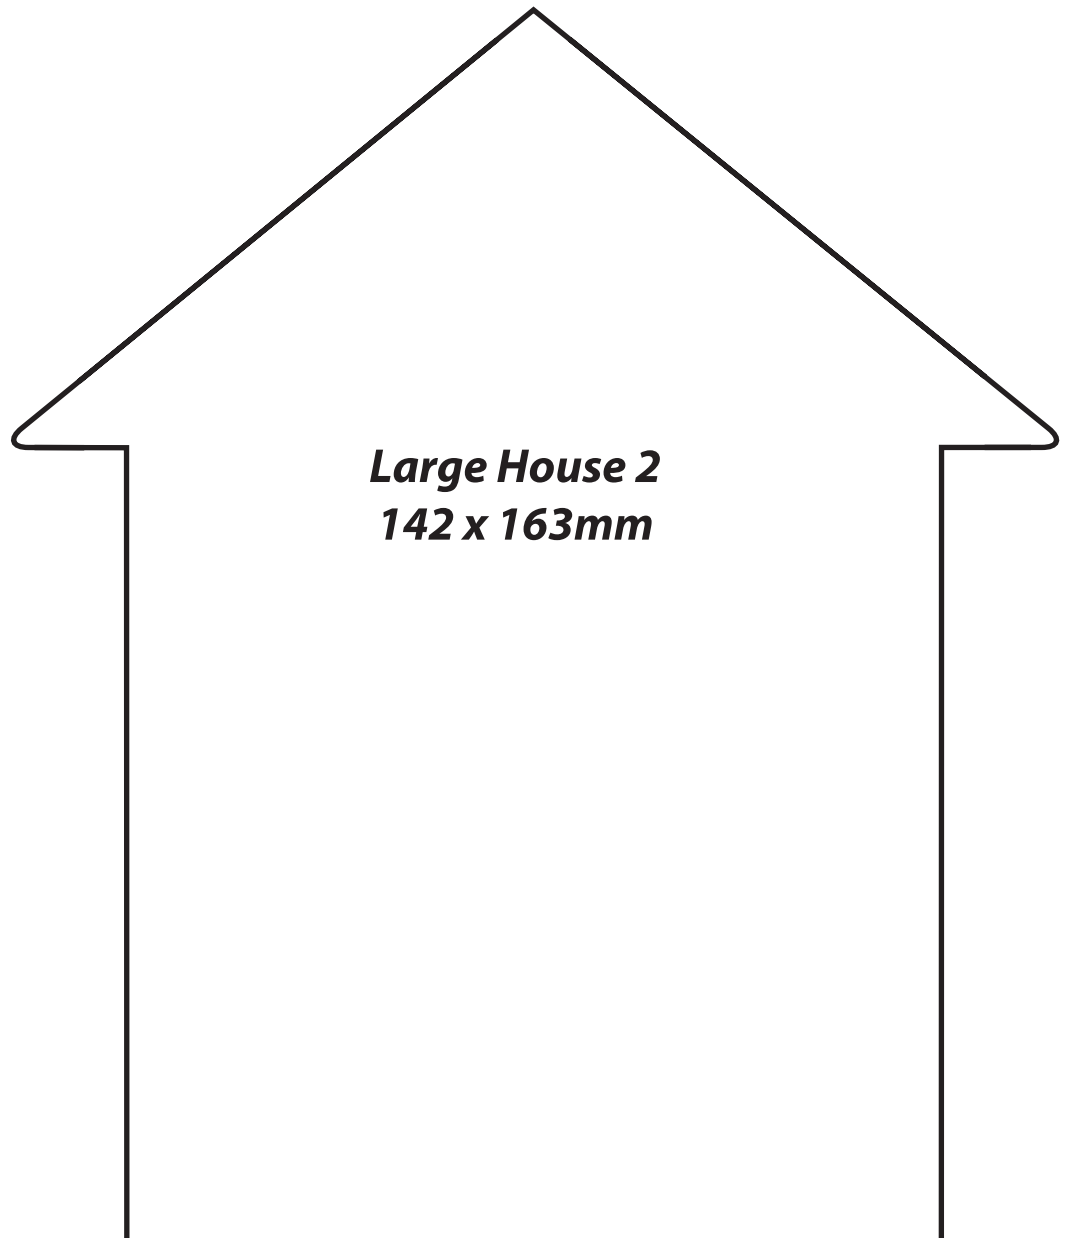

Houses 2

All templates are shown at actual size