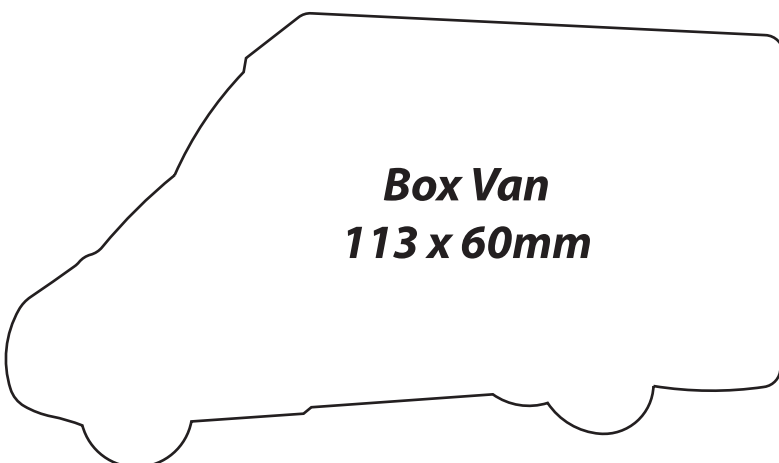

Vehicles 1

All templates are shown at actual size